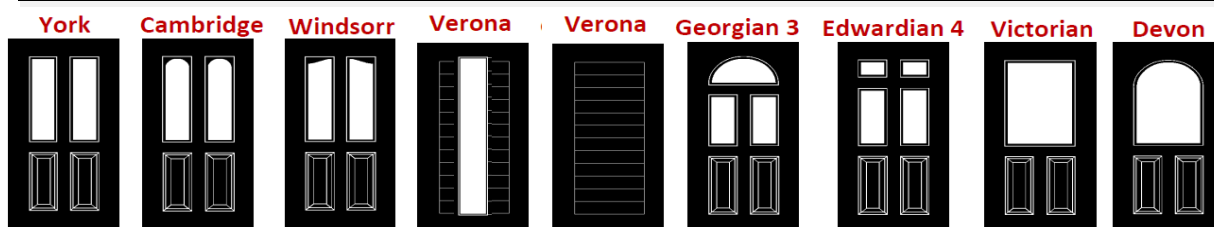

* Size is give as bottom of Frame to cl of transom

** Add 48mm to minimums if 1800mm Bar Handle

Width - Standard Lock

	Max	Min Group 1	Min Group 2	Min Group 3	Min Group 4
Std (80mm) Frame	1033	830	865	883	885
Slim (65mm) Frame	1003	800	835	853	855
Low Ali Threshold	1024				
AM3\AM5	1033				
OUM\4 open out	1012				

Group 1	Georgian, Georgian 2, Edwardian 2, Cottage Solid, Edwardian Solid, Jacobean, Stuart, Cottage 1, Cottage 4, Cottage Diamond
---------	--

Group 2	York, Windsor, Cambridge, Verona Solid, Verona (Glass Centre), Edwardian 4, Georgian 3, Victorian, Devon
---------	--

Group 3	Regal, Tudor, Tudor Solid
Group 4	Verona (Glass Left), Verona (Glass Right)

Width - Heritage Lock

	Max	Min Group 1	Min Group 2	Min Group 3	Min Group 4	Min Group 5	Min Group 6
Std (80mm) Frame	1033	840	870	905	920	930	945
Slim (65mm) Frame	1003	810	840	875	890	900	915
AM3\AM5	1033						
OUM\4 open out	1012						
MXS 15\2	1024						