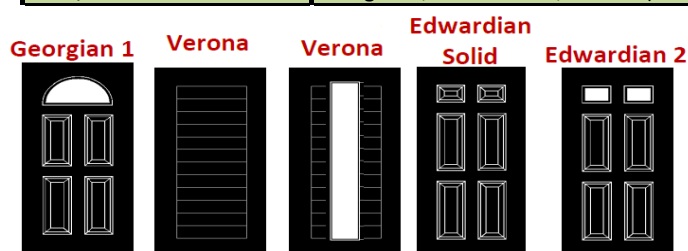

Group 3	Regal, Tudor, Tudor Solid
Group 4	Verona (Glass Left), Verona (Glass Right)

Width - Heritage Lock

	Max	Min Group 1	Min Group 2	Min Group 3	Min Group 4	Min Group 5	Min Group 6
Std (80mm) Frame	1033	840	870	905	920	930	945
Slim (65mm) Frame	1003	810	840	875	890	900	915
AM3\AM5	1033						
OUM\4 open out	1012						
MXS 15\2	1024						

Group 1	Jacobean, Cottage Solid, Cottage 1, Cottage Diamond, Cottage 4 (Glass Centre)
---------	---

Group 2	Georgian 1, Verona Solid, Verona (Glass Centre), Edwardian Solid, Edwardian 2
---------	---

Group 3 (not 1800mm Bar Handle)	Georgian 3, Georgian 2, York 2, Windsor, Cambridge, Devon, Regal, Cottage 4 (Glass Left), Cottage 4 (Glass Right), Victorian, Tudor, Tudor Solid, Edwardian 4, Stuart
------------------------------------	---