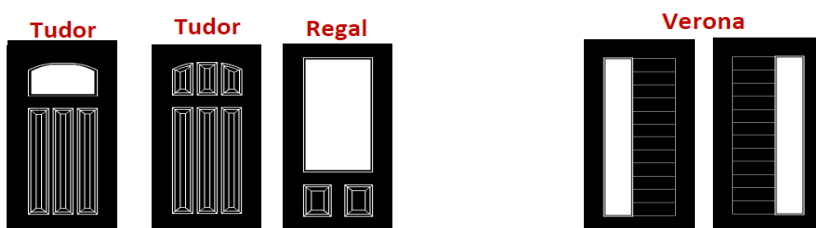

* Size is give as bottom of Frame to cl of transom

** Add 48mm to minimums if 1800mm Bar Handle

Width - Standard Lock

	Max	Min Group 1	Min Group 2	Min Group 3	Min Group 4
Std (80mm) Frame	1033	830	865	883	885
Slim (65mm) Frame	1003	800	835	853	855
Low Ali Threshold	1024				
AM3\AM5	1033				
OUM\4 open out	1012				

Group 1	Georgian, Georgian 2, Edwardian 2, Cottage Solid, Edwardian Solid, Jacobean, Stuart, Cottage 1, Cottage 4, Cottage Diamond
---------	--

Group 2	York, Windsor, Cambridge, Verona Solid, Verona (Glass Centre), Edwardian 4, Georgian 3, Victorian, Devon
---------	--

Group 3	Regal, Tudor, Tudor Solid
Group 4	Verona (Glass Left), Verona (Glass Right)

Width - Heritage Lock

	Max	Min Group 1	Min Group 2	Min Group 3	Min Group 4	Min Group 5	Min Group 6
Std (80mm) Frame	1033	840	870	905	920	930	945
Slim (65mm) Frame	1003	810	840	875	890	900	915
AM3\AM5	1033						
OUM\4 open out	1012						
MXS 15\2	1024						