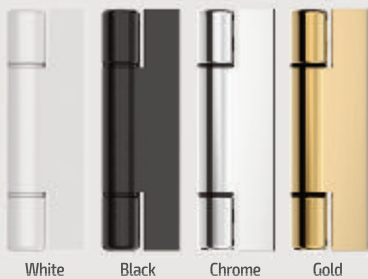

Urns

White Black Chrome Gold Satin Silver

Slim Urns

Door Pulls

Chrome

Gold

Satin Silver

Long Handles

Available in:
600mm, 1200mm
and 1800mm

Spyholes

Escutcheon

Satin Silver

Cylinder Pulls

Available in: Chrome,
Gold, Satin Silver

Premium Letterplates

White Black Chrome Gold Satin Silver

Hinges

White Black Chrome Gold

Traditional Range

Antique Black

Standard Letterplates

Available in: White, Black,
Chrome, Gold

Coloured Drip Bars

Available in: Anthracite Grey,
Black, Blue, Chartwell Green,
Cream, Duck Egg Blue,
French Blue, Green,
Moondust, Red,
Royal Magenta
and Slate

Door Colour Options

Doors are supplied with white internal colour as standard, however coloured both sides is available on request. RAL numbers are for reference only. Different materials will give different shade variations when painted with the same RAL. Foiled frames and door slabs may appear slightly different due to the nature of the materials and light reflecting from them.