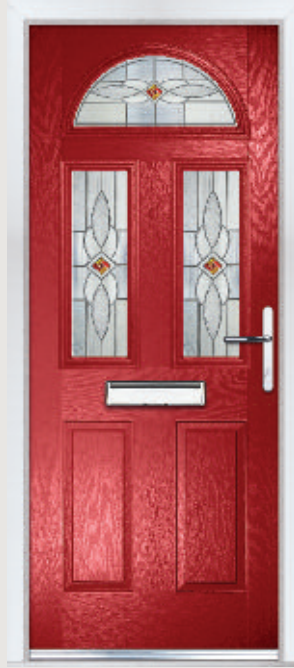

Door Colour: Anthracite Grey
Decorative Glass: Rhea ■