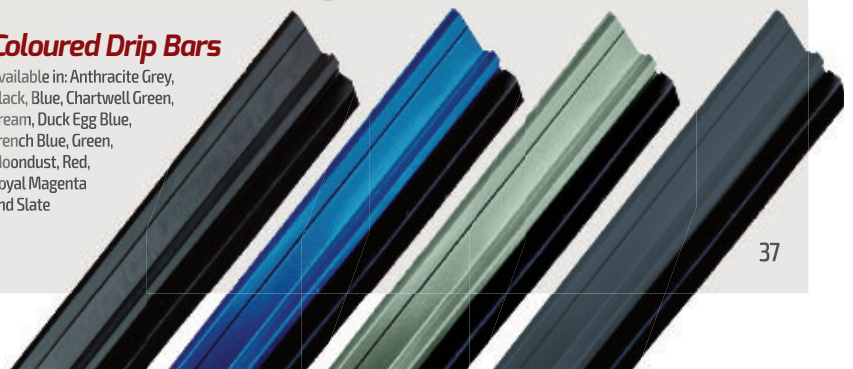

Available in:
600mm, 1200mm
and 1800mm

Spyholes

Escutcheon

Satin Silver

Cylinder Pulls

Available in: Chrome,
Gold, Satin Silver

Premium Letterplates

White Black Chrome Gold Satin Silver

Hinges

White Black Chrome Gold

Traditional Range

Antique Black

Standard Letterplates

Available in: White, Black,
Chrome, Gold

Coloured Drip Bars

Available in: Anthracite Grey,
Black, Blue, Chartwell Green,
Cream, Duck Egg Blue,
French Blue, Green,
Moondust, Red,
Royal Magenta
and Slate

Door Colour Options

Doors are supplied with white internal colour as standard, however coloured both sides is available on request. RAL numbers are for reference only. Different materials will give different shade variations when painted with the same RAL. Foiled frames and door slabs may appear slightly different due to the nature of the materials and light reflecting from them.

Standard Colours

We offer a range of 7 external colours with a white interior as standard.

Premium Colours

Can't see the colour you really want?

No problem!
All of our doors and frames can be sprayed in any RAL colour* of your choice.