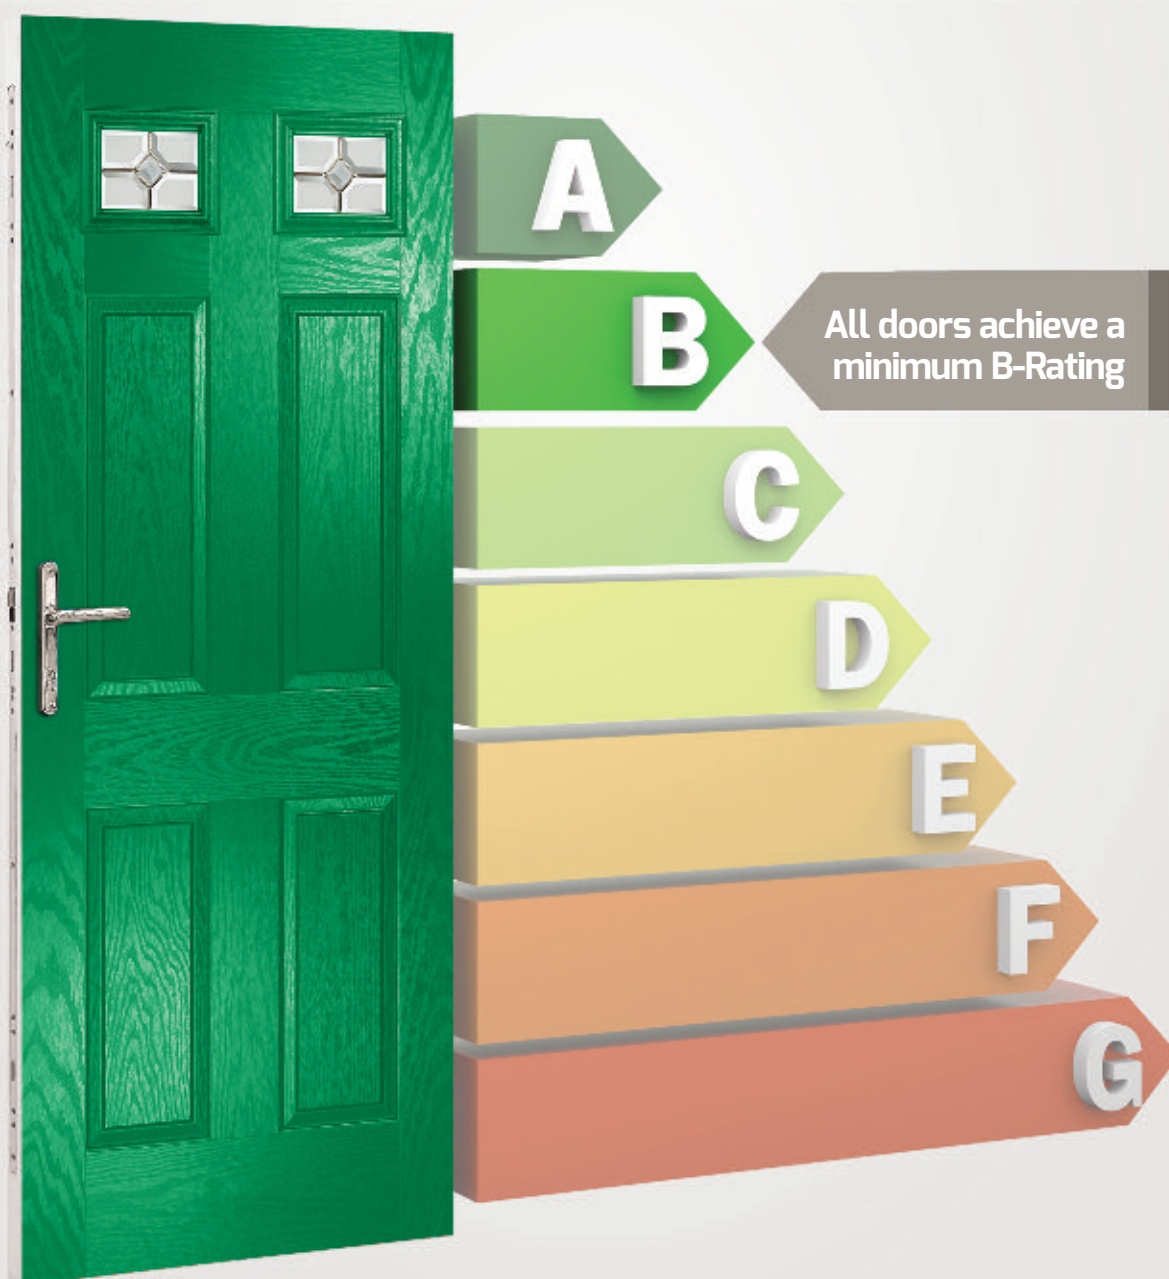

Thermal Performance

Composite doors are much more thermally efficient than either timber or PVC, and our doors are manufactured to the highest quality standards, making them more thermally efficient by design.

The warm foam core allows the door to have a significantly better 'U' value than traditional timber doors, PVC skinned timber doors and steel doors, and our entire range meets with the requirements of the current Building Regulations.

There are various upgrades to glass options which increase the thermal performance of the door. The combination should keep your home warmer and could help reduce your energy bills.