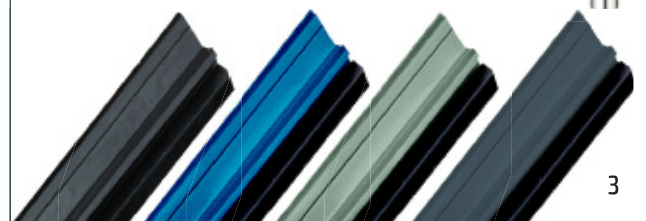

Slate
with White Interior

Black Brown*
with White Interior

Cream (Smooth)
with Cream Interior

Cream (Smooth)
with White Ash Interior (Foiled)

Frames can be supplied coloured both sides on request.

Frames can also be sprayed to any RAL number on request.

Escutcheon

Satin Silver

Hinges

White

Black

Chrome

Long Handles

Available in
600mm,
1200mm &
1800mm

Coloured Drip Bars

Available in: Anthracite Grey, Black, Blue, Chartwell Green, Cream, Duck Egg Blue, French Blue, Green, Moondust, Red, Royal Magenta and Slate

Inox Barcelona

Contemporary Collection

The sweeping grace of the Barcelona design 'oozes' class and sophistication and is proving to be one of our most popular options.