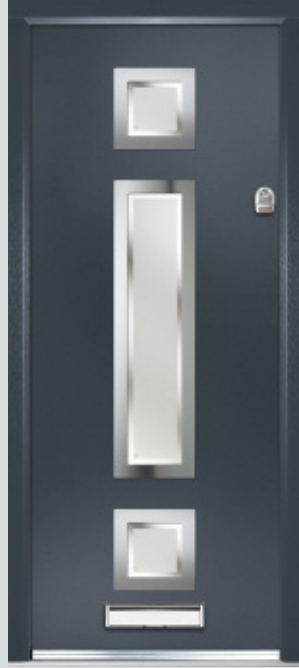

Door Colour: Anthracite Grey
Decorative Glass: Etch Border ▲●