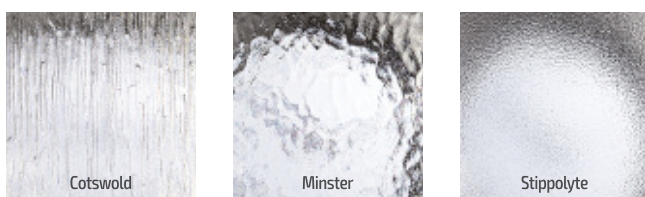

Minster

Stippolyte

Textured Glass

Cotswold