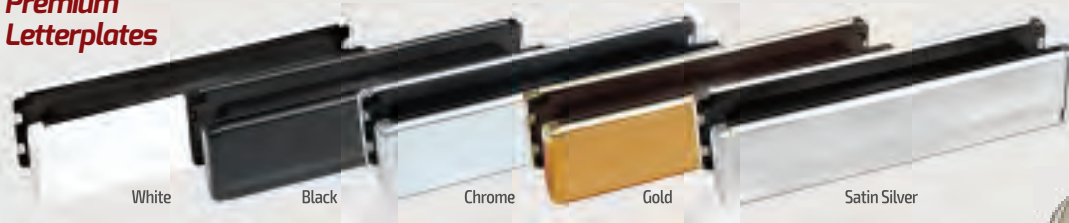

Escutcheon

Satin Silver

Long Handles

Available in:
600mm or
1200mm

Premium Letterplates

White

Black

Chrome