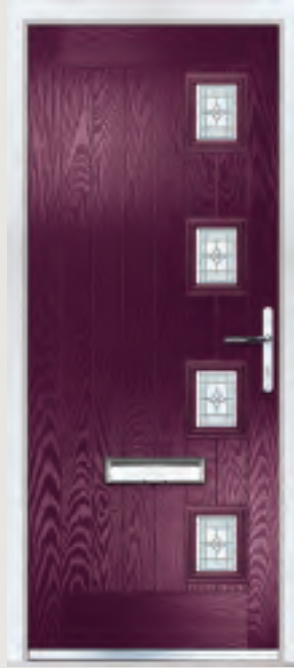

Glazed Lock Side as Standard

Glazed Centre by Request

Glazed Hinge Side by Request

Door Colour: Red
Decorative Glass: Crystal Red

Door Colour: Royal Magenta
Decorative Glass: Silvaner

Door Colour: Anthracite Grey
Decorative Glass: Satin