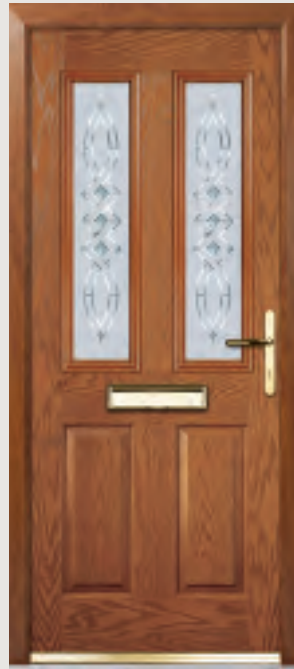

Door Colour: Light Oak
Decorative Glass: Clear Twist

Door Colour: White
Decorative Glass: Elderton