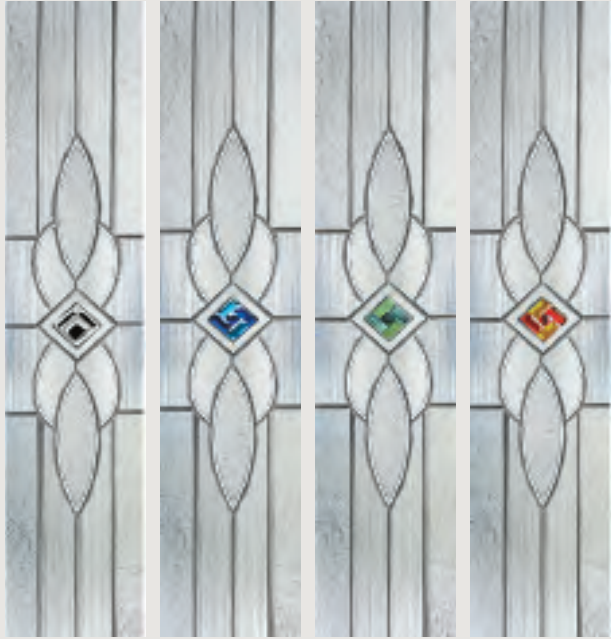

Our Crystal glass is available with either a black, blue, green or red decorative feature centre tile